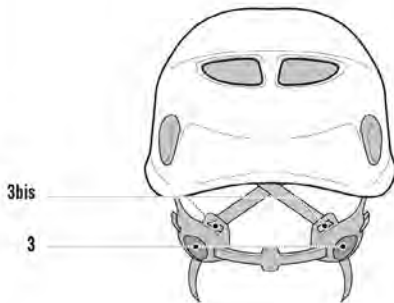

3 year guarantee

ELIOS® / ELIOS CLUB

EN 12492

UIAA (ELIOS only)

(EN) Climbing and mountaineering helmet
(FR) Casque d'escalade et d'alpinisme

WARNING

Activities involving the use of this equipment are inherently dangerous. You are responsible for your own actions and decisions.

FAILURE TO HEED ANY OF THESE WARNINGS MAY RESULT IN SEVERE INJURY OR DEATH.

1. Field of application (text part) Champ d'application (partie textuelle)

2. Nomenclature Nomenclature